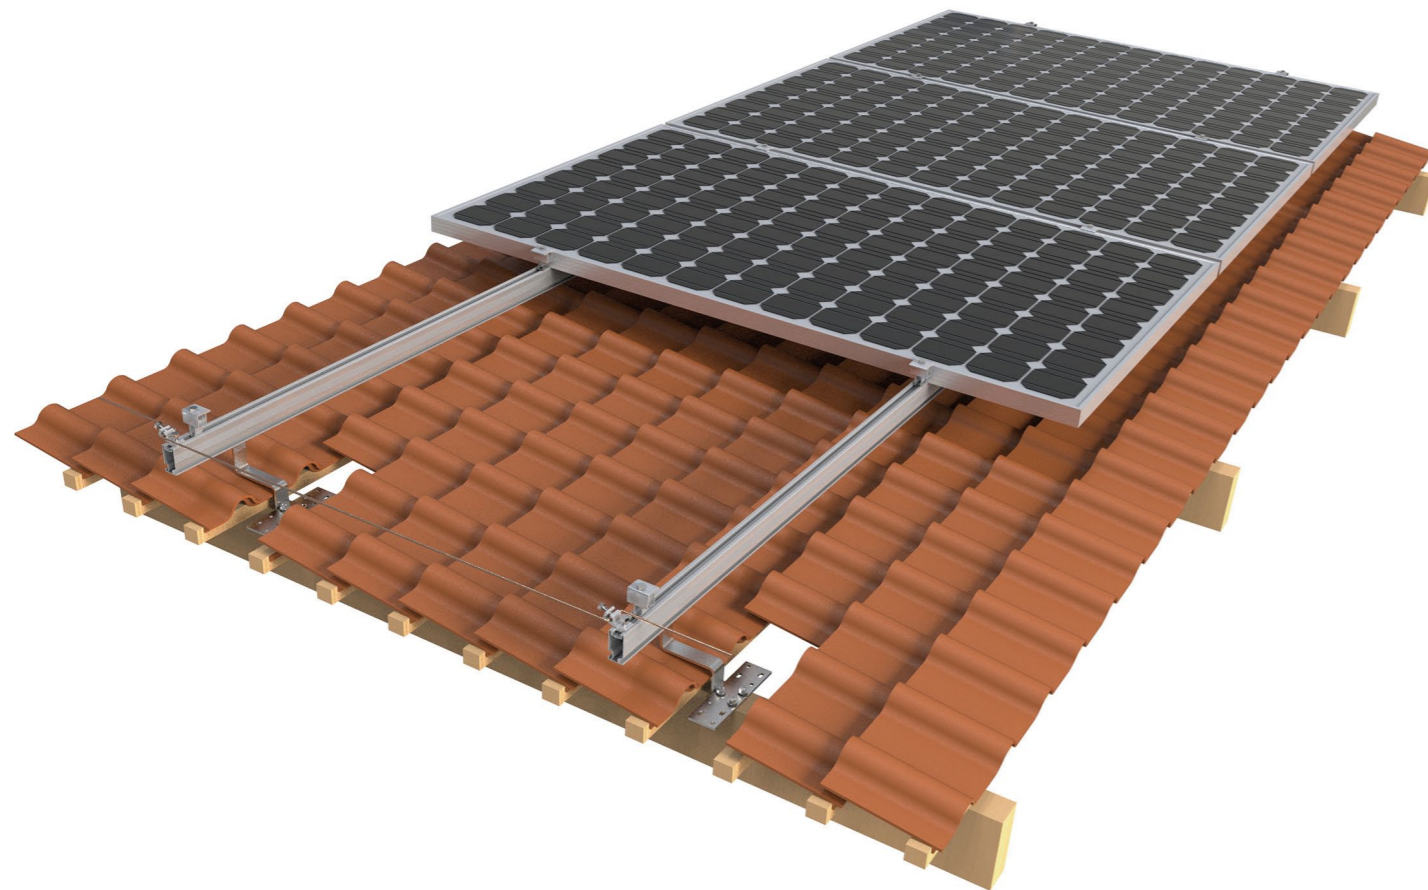

Tile Roof Attachment

Enerack have many types of tile roof hooks, suitable for most roof types of tile, flat tile, slate tile, asphalt shingle tile. A design that includes major specifications saves you inventory cost, quick and easy to install. Innovative design of rail connect base-support can effectively increase the product strength, ensure the safety of the product use. Enerack have a large variety of roof hooks provide customers options. Customized allowed according to customer needs to meet special installation requirements.

Technical features:

Product name	Tile roof mounting system
Application	Tile roof, Flat tile roof, Slate roof
Inclination	Parallel to the roof
Material	AL 6005-T5, SUS 304
Finish	AL 6005-T5 Anodized, SUS 304 Shot blasting
Module orientation	Landscape or Portrait

Item No. ERK-TRH-T02
Description Tile Roof Hook

2

Item No. ERK-TRH-T01
Description Tile Roof Hook

1

Item No. ERK-TRH-T04
Description Tile Roof Hook

4

Item No. ERK-TRH-T03
Description Tile Roof Hook

3